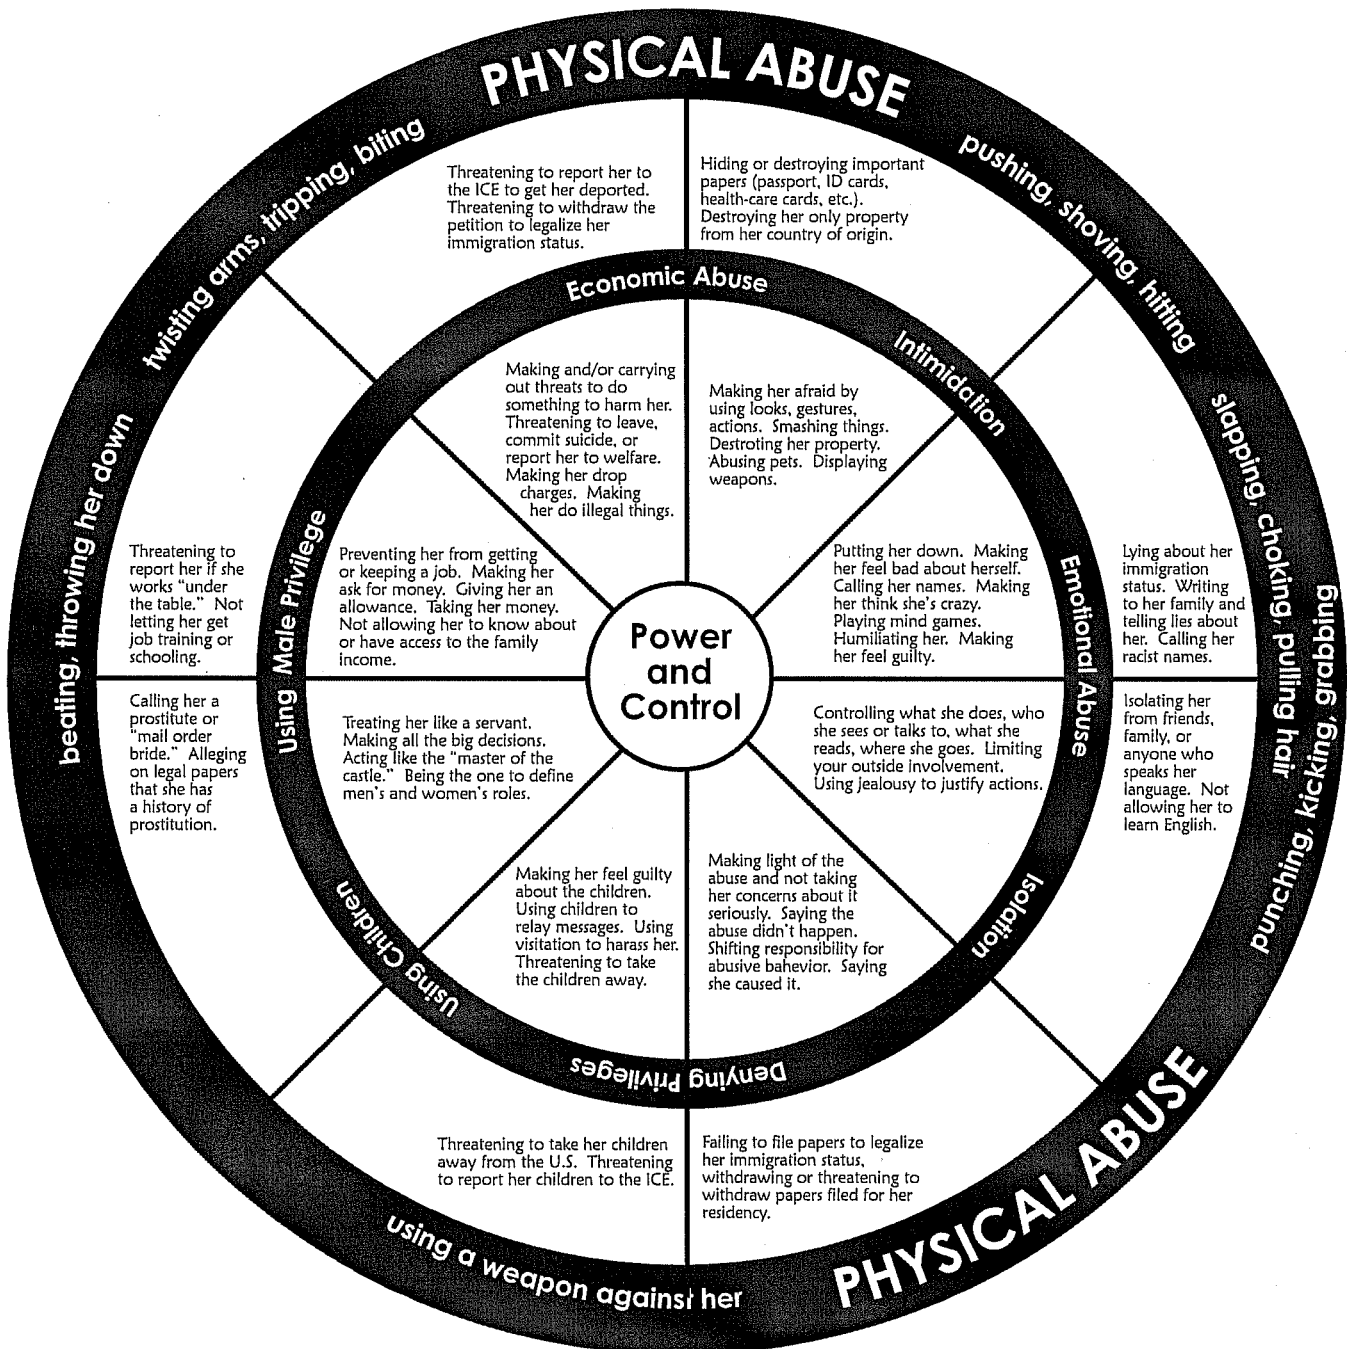

# IMMIGRANT POWER AND CONTROL WHEEL

Produced and distributed by:

Adapted from original wheel by:  
 Domestic Abuse Intervention Project  
 202 East Superior Street  
 Duluth, MN 55802  
 218.722.4134

**NATIONAL CENTER**  
 on Domestic and Sexual Violence  
*training • consulting • advocacy*  
 4612 Shoal Creek Blvd. • Austin, Texas 78756  
 512.407.9020 (phone and fax) • www.ncdsv.org